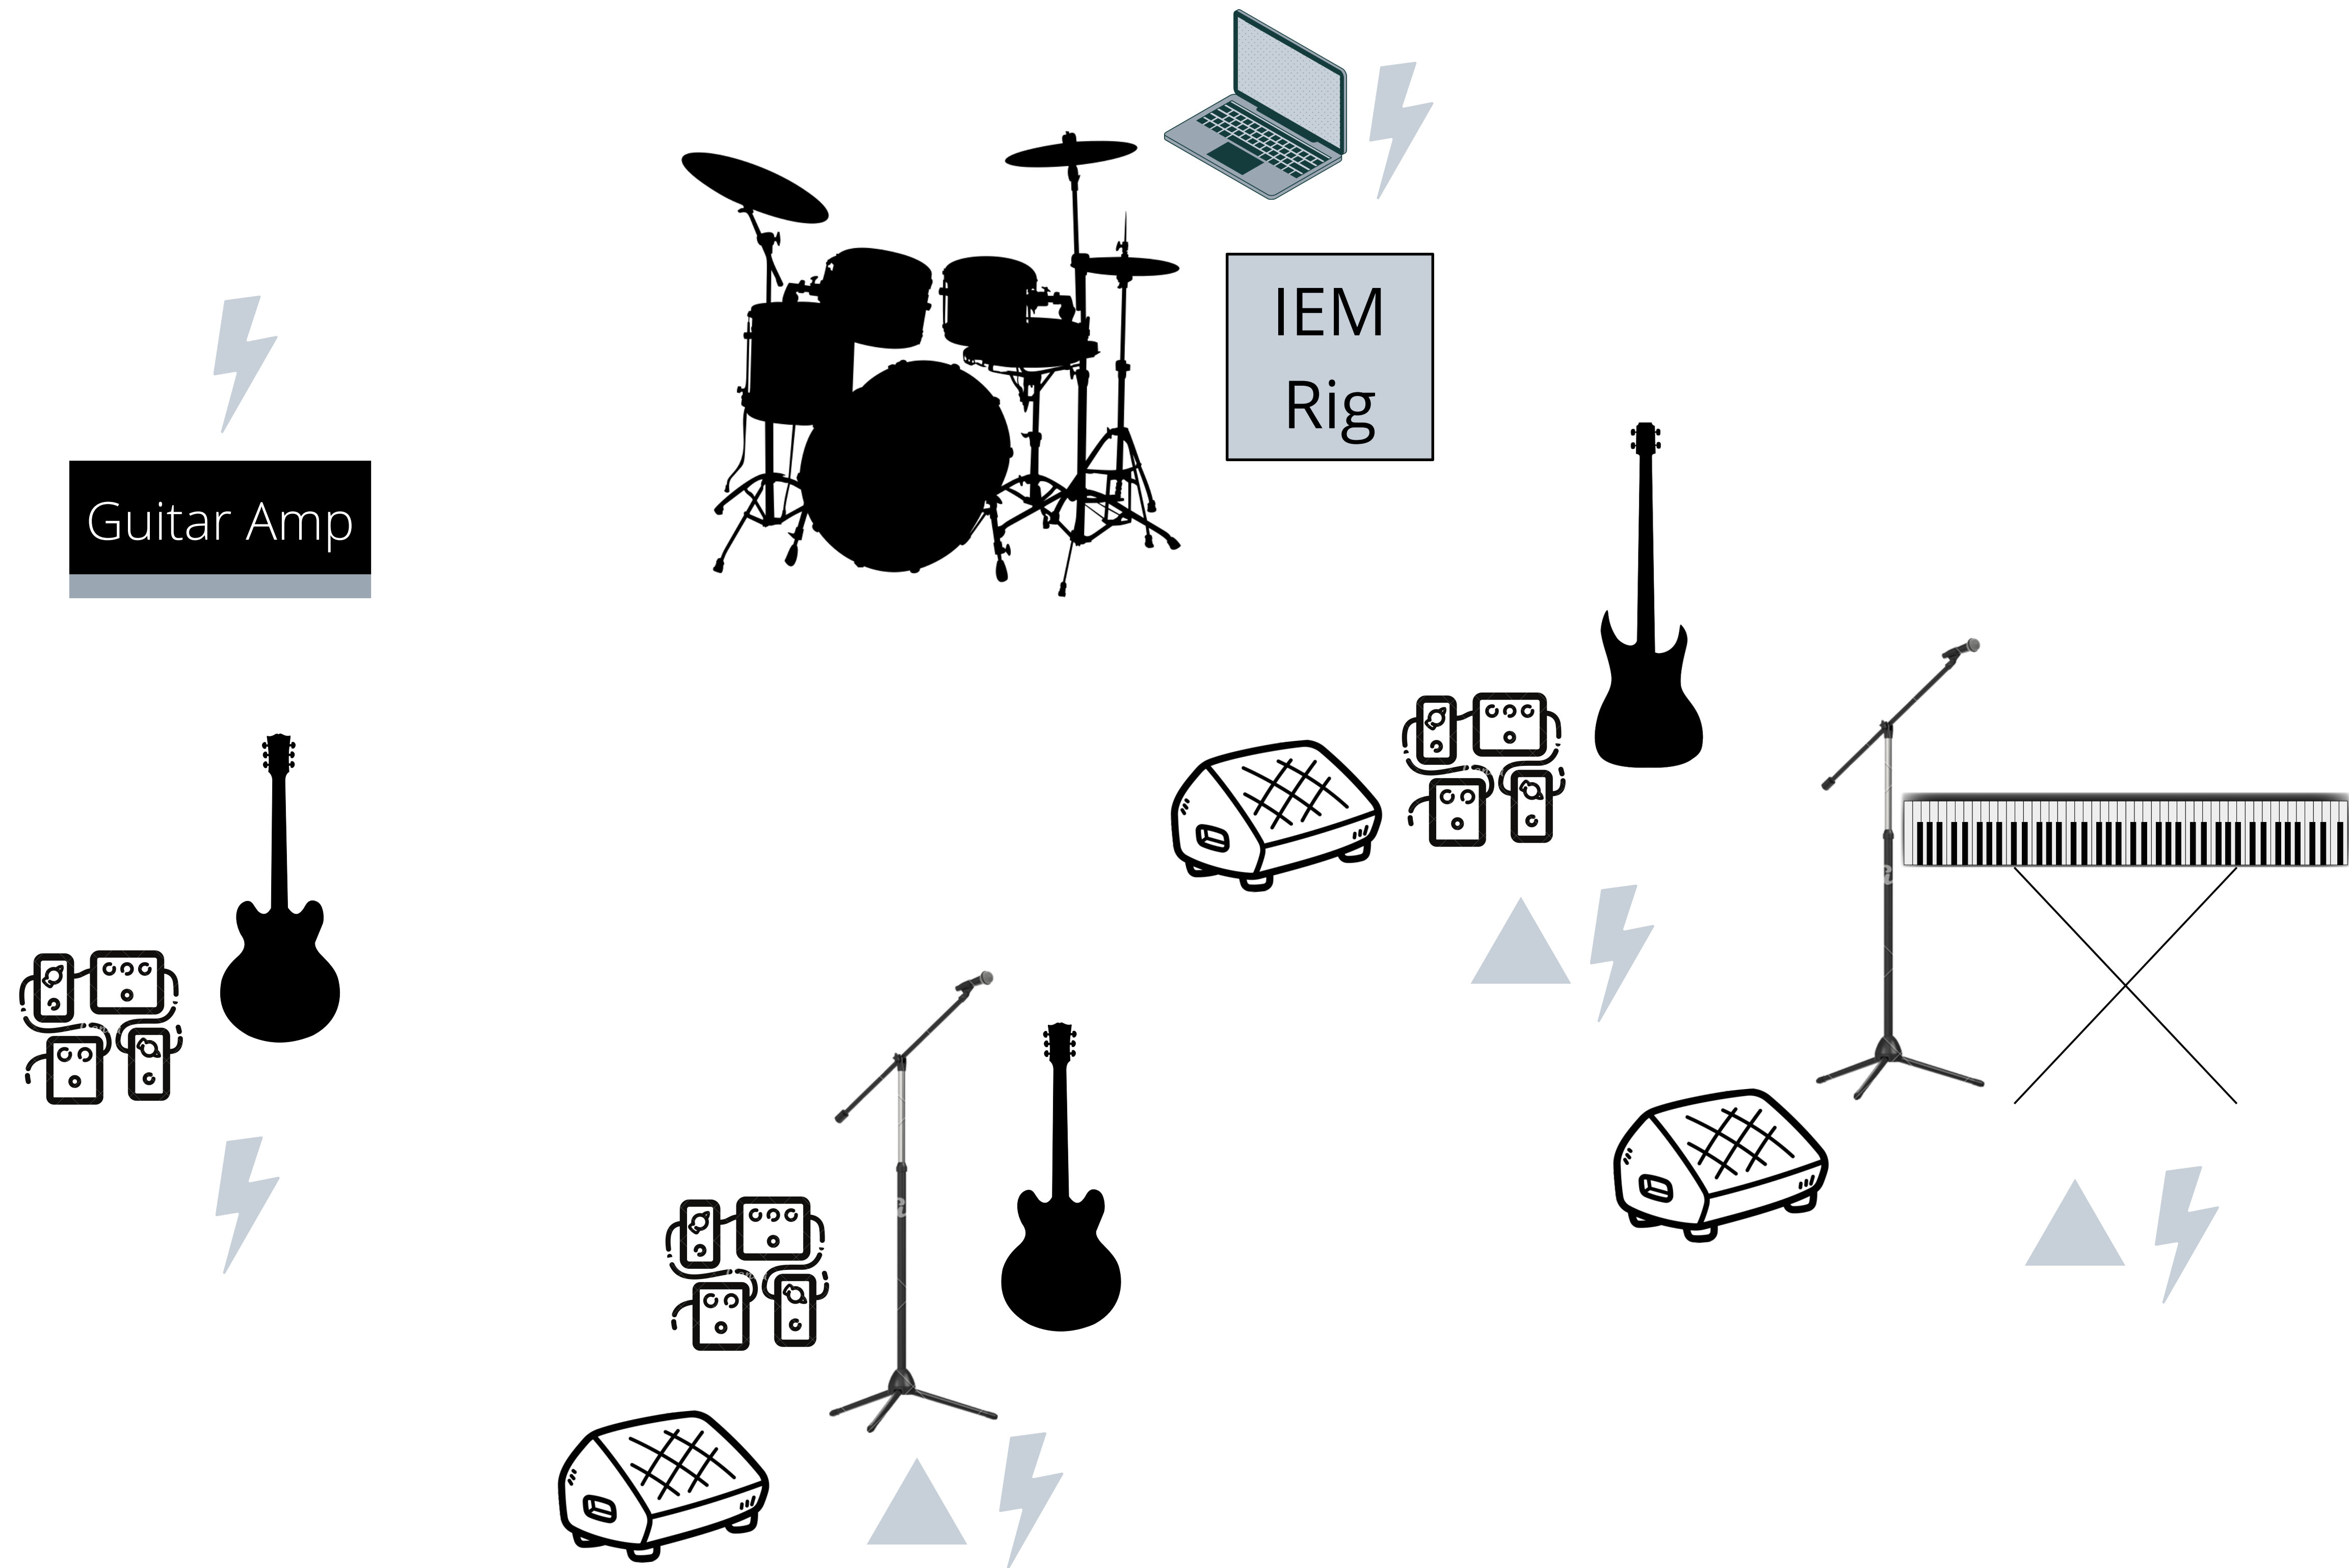

Tess Anderson - April 2023

▲ = Mono DI
 ⚡ = Power

- 1. Kick*
- 2. Snare*
- 3. HH
- 4. Tom
- 5. Floor 1
- 6. Floor 2

- 7. Bass DI*
- 8. Keys DI*
- 9. Lead GTR*
- 10. GTR DI*
- 11. Main Vox*
- 12. BG Vox*
- 13. Mono Back Track

***XLRs sent to IEM Rig first, split,
 then sent back to FOH with our own
 supplied snake**